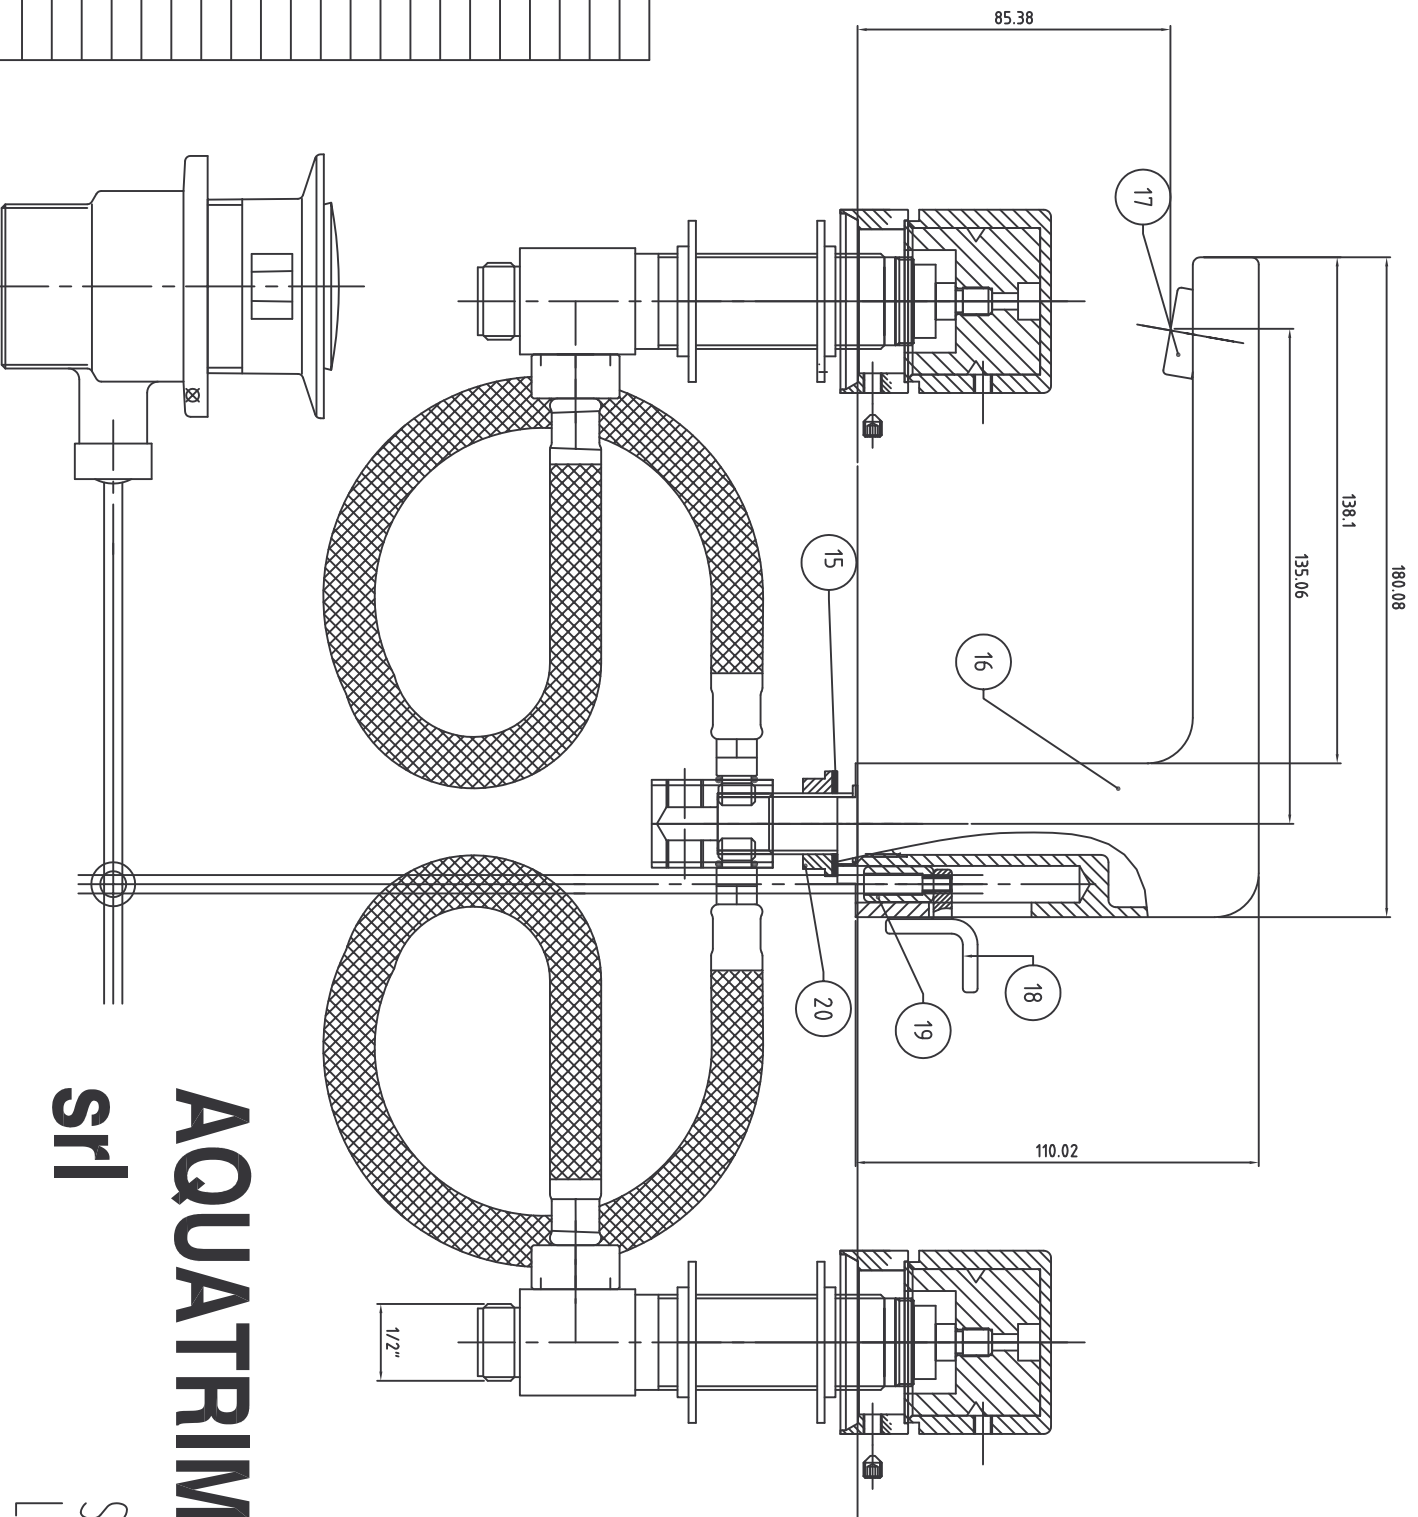

21	1	DRAIN
20	1	CT831 - FLANGE FOR POP-UP ROD
19	1	POP-UP KNOB/ROD EXTENSION
18	1	CT827 - POP-UP KNOB
17	1	CC376 - AERATOR
16	1	CF166 - SPOUT
15	1	CT833+CT834 - SPOUT TIE DOWN WASHERS
14	1	CT837 - SPOUT TIE DOWN NUT
13	1	CG670+CG630+CM239 - TIE DOWN WASHERS
12	1	CT826 - VALVE TIE DOWN NUT
11	1	CR935.40 - S/STEEL HOSE
10	2	CR936.25 - S/STEEL HOSE
9	1	CD518 - CARTRIDGE D.25
8	1	CT824 - CARTRIDGE HOLDER NUT
7	1	CG595 - TEFLON WASHER
6	1	CT825 - VALVE BODY
5	1	CT823 - VALVE'S FLANGE
4	1	CG596 - TEFLON WASHER
3	1	CM303 - CARTRIDGE'S ON/OFF ROD
2	1	CV460 - S/STEEL SET SCREW
1	1	CM302 - VALVE LEVER HANDLE

AQUATRIM

SRI

SURF
Lavabo